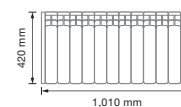

MODELS	KRI1100RADC3	KRI1300RADC3	KRI1500RADC3
Elements	11	13	15
Nominal power (W)	1,100	1,300	1,500
<b>DIMENSIONS</b>			
Width x height x depth (mm)	1,010 x 420 x 98	1,180 x 420 x 98	1,330 x 420 x 98
Installed depth (mm)	120	120	120
<b>CHARACTERISTICS</b>			
Weight (kg)	17.9	21.4	24.8
Finishes		White RAL 9010	
EAN CODE	8436045915894	8436045915900	8436045915917